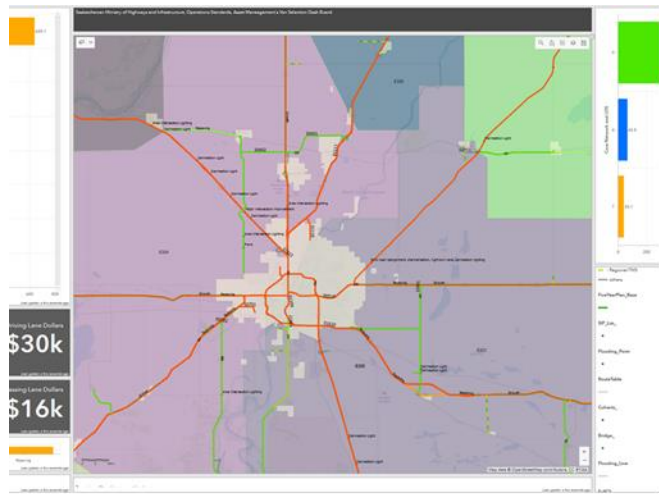

Dashboards and Story Maps